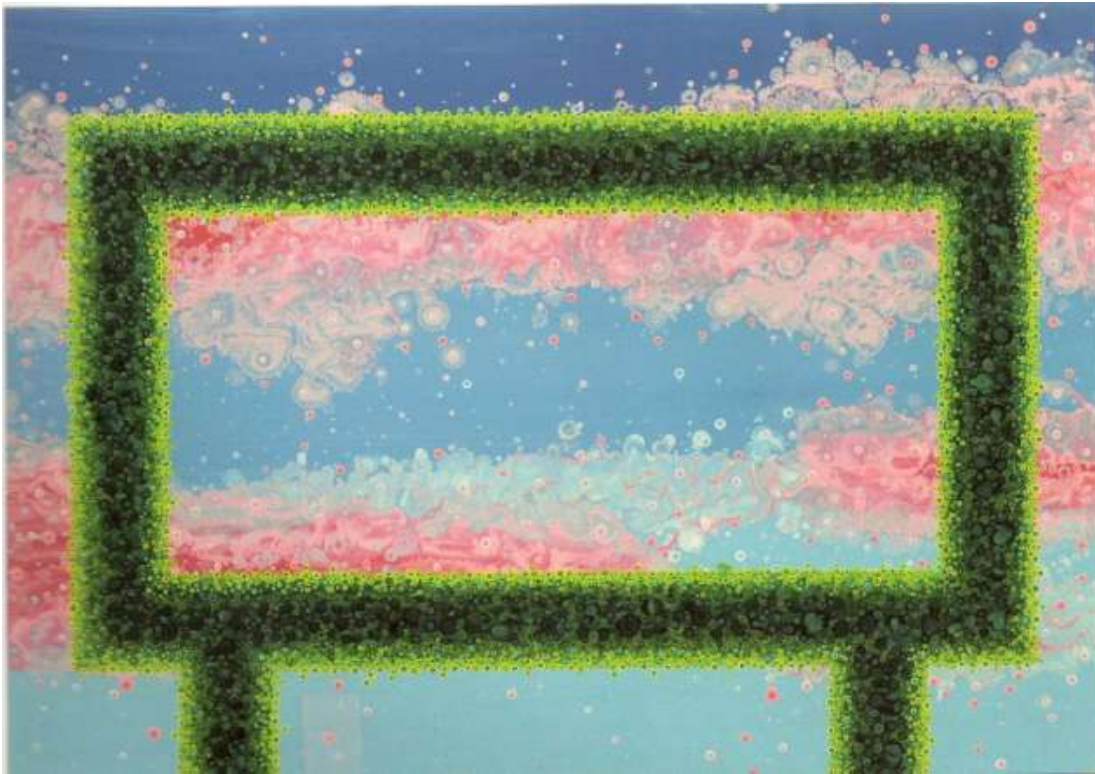

1.

2.

José Bedia (1959)

Born in Havana, Cuba; resides in Miami,
Florida

De aquí pa' allá'

From Here to There

1999

Acrylic and conté crayon on canvas

Image: 11 1/2 x 83 3/4

Frame: 13 5/8 x 86 x 2 11/16

Marcelo Pombo (1959)

Born in Buenos Aires, Argentina; resides in Buenos Aires, Argentina

Figura contra el cielo #2

Figure Against the Sky #2

2000

Enamel on panel

Image: 27 1/2 x 39 1/4

Frame: 34 1/2 x 46 1/4 x 3