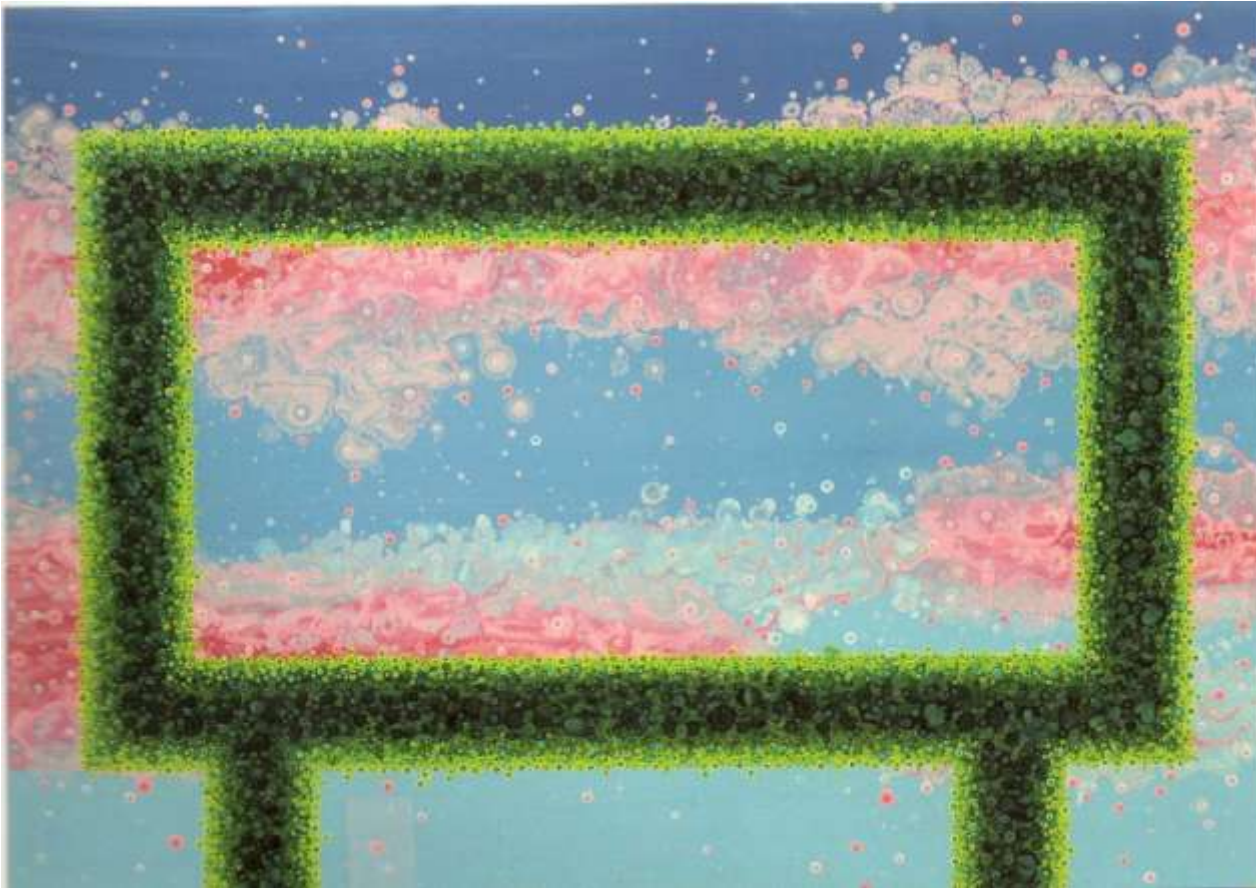

1.

2.

José Bedia (1959)

Born in Havana, Cuba; resides in Miami,
Florida

De aquí pa' allá'

From Here to There

1999

Acrylic and conté crayon on canvas

Image: 11 1/2 x 83 3/4

Frame: 13 5/8 x 86 x 2 11/16

Marcelo Pombo (1959)

Born in Buenos Aires, Argentina; resides in Buenos Aires, Argentina

Figura contra el cielo #2

Figure Against the Sky #2

2000

Enamel on panel

Image: 27 1/2 x 39 1/4

Frame: 34 1/2 x 46 1/4 x 3